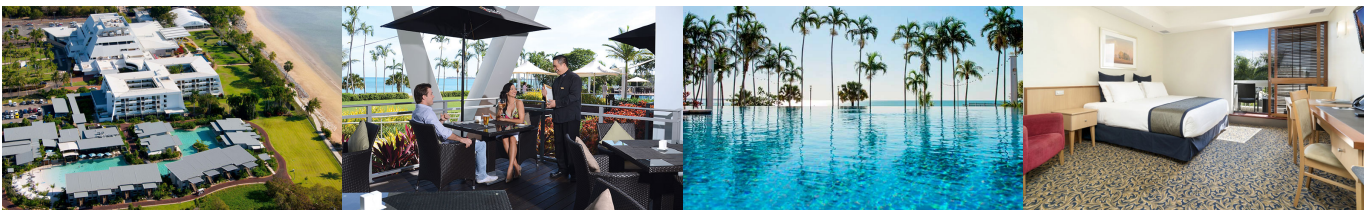

### SKYCITY Darwin

Signature Hotels & Resorts

Priced at USD \$250 avg/ night incl all taxes

Price is an indication based on peak season rates.

Contact us for low season pricing and specials.

### INTRODUCTION

Set among tropical beachside gardens and just moments from the Darwin central business district, SKYCITY Hotel and Resort brings endless entertainment and five-star accommodation to Australia's Top End. Boasting five distinctive restaurants, infinity-edged and lagoon style pools, a tropical spa, private white sand beach and casino with machine and table games, you'll be spoiled for ways in which to spend your time and yet tempted to cozy up within the indulgent chambers found in one of 152 rooms.

### LOCATION

Tucked within tropical gardens alongside the Arafura Sea, SKYCITY Darwin is just minutes from the central business district and yet feels worlds away. Just a 15-minute drive from Darwin International Airport, this hotel is the ideal location for business travellers looking for a little leisure, or for vacationers who want to truly have it all.