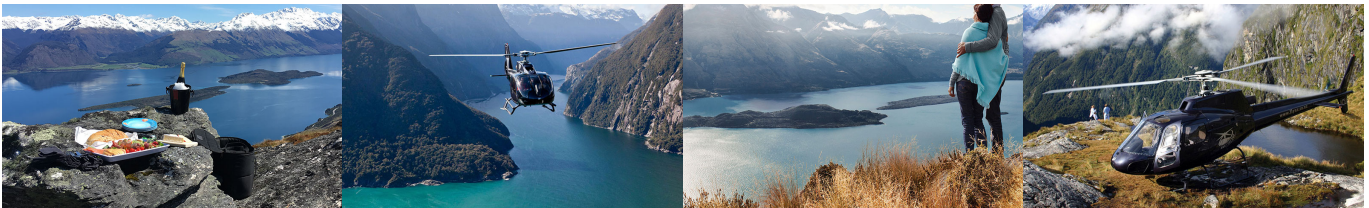

SOUTH PACIFIC BY DESIGN

Start planning your tailor-made vacation in Australia, Fiji and New Zealand by contacting our South Pacific specialists

Call 1 855 465 1030 (Monday - Saturday 9am - 5pm Pacific time)

Email sales@southpacificbydesign.com Web southpacificbydesign.com

Suite 1200, 675 West Hastings Street, Vancouver, BC, V6B 1N2, Canada