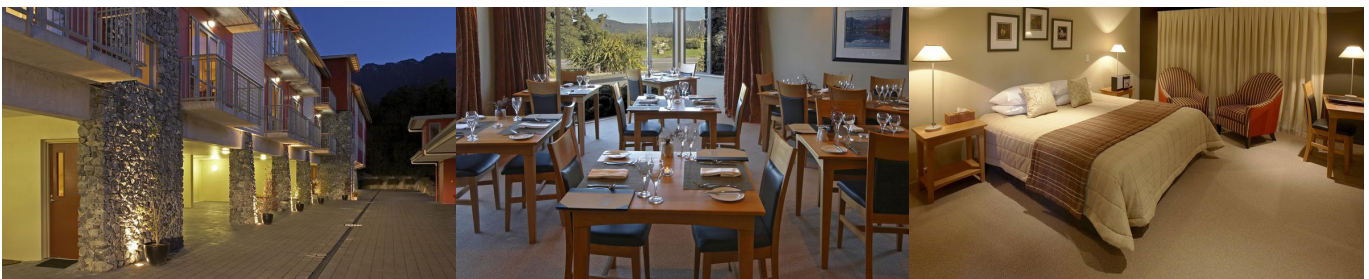

### Distinction Fox Glacier Boutique Hotel

Signature Hotels & Resorts

Priced at USD \$337 avg/ night incl all taxes

Price is based on peak season rates. Contact us for low season pricing and specials.

### INTRODUCTION

Should your travels take you to the humbling foot of Fox Glacier, the Distinction Fox Glacier Boutique Hotel is the preferred luxury accommodation in the area. Just a short stroll from the main street, you can bask in the natural wonder of an area known for its ruggedly beautiful environment, then return to your spacious bedroom to enjoy ensuite bathrooms, your own private balcony and a lounge area. Whether with a book by the fireplace or with a glass of wine in the lounge, there are plenty of places to take in the views of the township and plan your upcoming adventures on the glacier.

### LOCATION

Just a short stroll outside of the main village, the Distinction Fox Glacier Boutique Hotel's location allows for total privacy and a sense of peaceful seclusion. The mighty Fox Glacier itself is just a short drive away, making this hotel the ideal