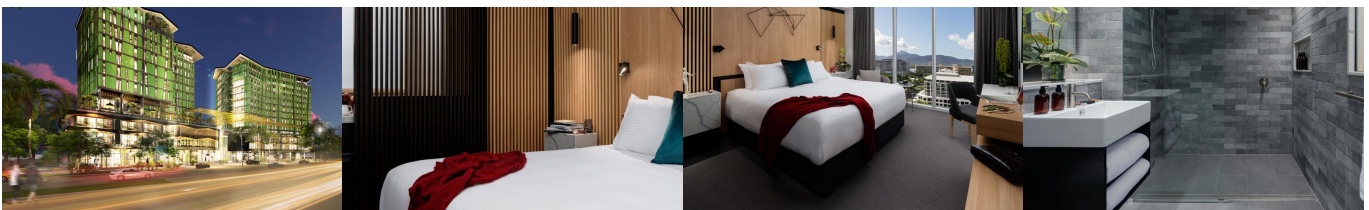

SOUTH PACIFIC BY DESIGN

powered by  DISCOVER HOLIDAYS

Bailey, a Crystalbrook Collection Hotel

Signature Hotels & Resorts

Priced at USD \$214 avg/ night incl all taxes

Price is an indication based on peak season rates. Contact us for low season pricing and specials.

INTRODUCTION

Artsy in design and unconventional in atmosphere, Bailey is a Crystalbrook Collection hotel in Cairns boasting 217 rooms and suites. Clean lines and modern furniture center around entertainment like fast and free Wi-Fi, Staycast by Google Chromecast, 55" HD Smart televisions and up to 200 complimentary movies. Those looking to relax and unwind can do so in style with rainforest showers and in-room Nespresso machines, while an enviable selection of on-site restaurants welcome those wishing to be social. Treat yourself to rugged Australian outback cuisine at CC's Bar and Grill, indulge in nostalgic treats at Milk Bar or celebrate Mexican flavors at Colada. At Bailey, you do things your way.

LOCATION

Bailey is positioned in the heart of the Cairns CBD, one block away from the waterfront Esplanade. Actively involved in the local arts community, you'll likely spot it by its various art pieces and Instagrammable murals in and around the hotel, as it often hosts regular art events for those in tropical Far North Queensland. From the Cairns Airport, Bailey is less than a 20-minute drive.